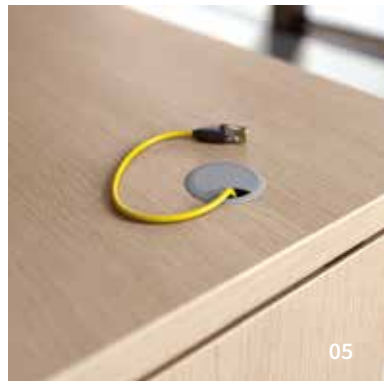

Fin:

Alluminio
Aluminium

04

cm. h.76
E1200X
Vertebra di elettrificazione
Wire cover electrification
Kit electrification vertical

Fin:

Grigio
Grey
Gris

05

diam. cm. 7,1 (utile cm. 5)
E1220X
Passacavi in nylon
Hole for passing plug
Bouchin passage cable